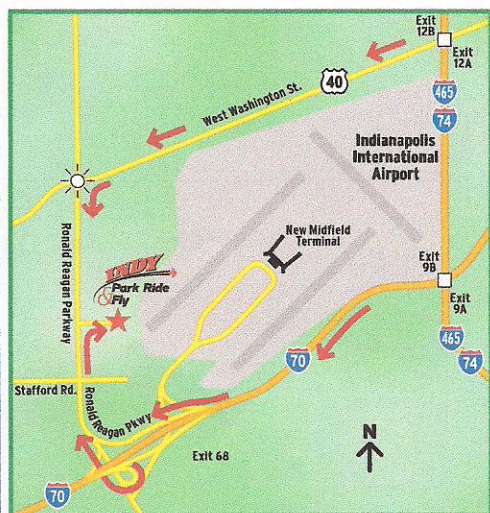

DIRECTIONS

From the North I-465

Fastest and most direct route: Take I-465 South to exit 12B (West Washington Street). Go to 6th light and turn left onto Ronald Reagan Parkway. We're 1.3 miles from the light on your left.

Secondary Route, ALL HIGHWAYS: Take I-70 West to Exit 68 (Indianapolis International Airport/Ronald Reagan Parkway North). Take the Ronald Reagan Parkway North Exit (Just beyond the Airport Exit). Bear right off the exit and continue to the Intersection of Ronald Reagan Parkway and Stafford Road (it will be your first light) Stay straight on Ronald Reagan Parkway, we are just ½ mile on your right.

From West Washington St (East or West): Take Ronald Reagan Parkway South. We're 1.3 miles from the Washington Street/ Ronald Reagan intersection.

From I-70 East or West: Take Exit 68 and follow signs to Ronald Reagan Parkway North. We are just ½ mile beyond the light at Stafford Street.